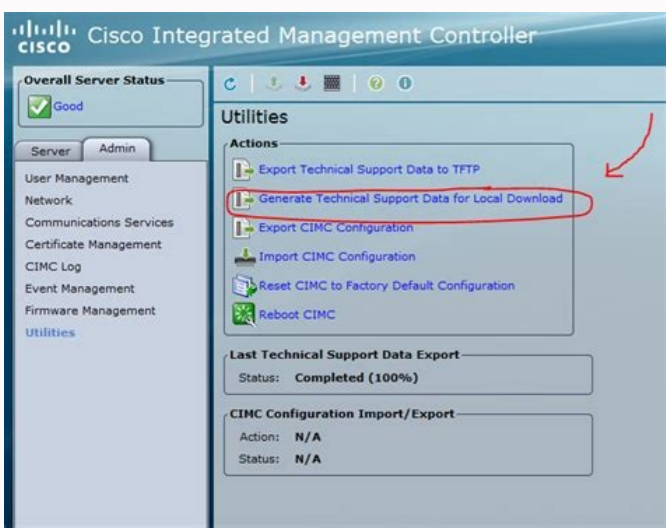

I'm not robot  reCAPTCHA

Open

**National Sigma Beta Club Foundation  
SIGMA BETA CLUB  
Parental /Guardian Consent**

**Please Print or Type Application:**

Date: \_\_\_\_\_  
 Club Member's Name: \_\_\_\_\_  
 Home Address: \_\_\_\_\_  
 Telephone Numbers: (Home) \_\_\_\_\_