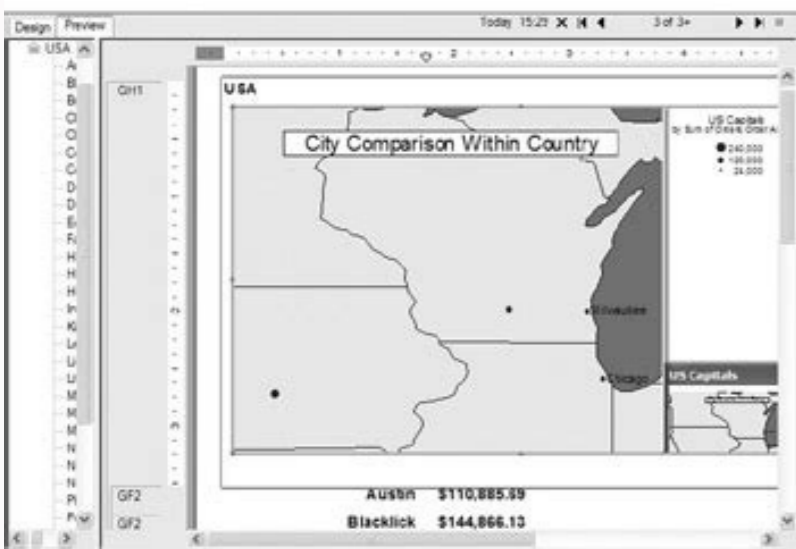

**National Sigma Beta Club Foundation
SIGMA BETA CLUB
Parental /Guardian Consent**

Please Print or Type Application:

Date: _____
Club Member's Name: _____
Home Address: _____
Telephone Numbers: (Home) _____

I/We, give permission for our son, _____ as named above, to participate in the Sigma Beta Club, National Sigma Beta Club Foundation. In addition, I/We, the parent(s) of the above named youth do hereby authorize any treatment or emergency care needed for said child by any licensed nurse, physician, or hospital while participating in the activities of the Sigma Beta Club.

As the parent(s)/next of kin and guardian of said minor, I/We, forever release, acquit and discharge National Sigma Beta Club Foundation/Sigma Beta Club from any and all liabilities, claims and causes of action which I/We or my/our representatives may here by reason of said emergency care. My/Our child is covered by _____ insurance policy # _____ effective from _____ to _____.

**Signature(s)
Parents / Guardian:**

_____

_____ SWORN TO AND SUBSCRIBED
BEFORE ME THIS _____ DAY OF _____, 20____

Notary Public, State of _____
My Commission Expires _____