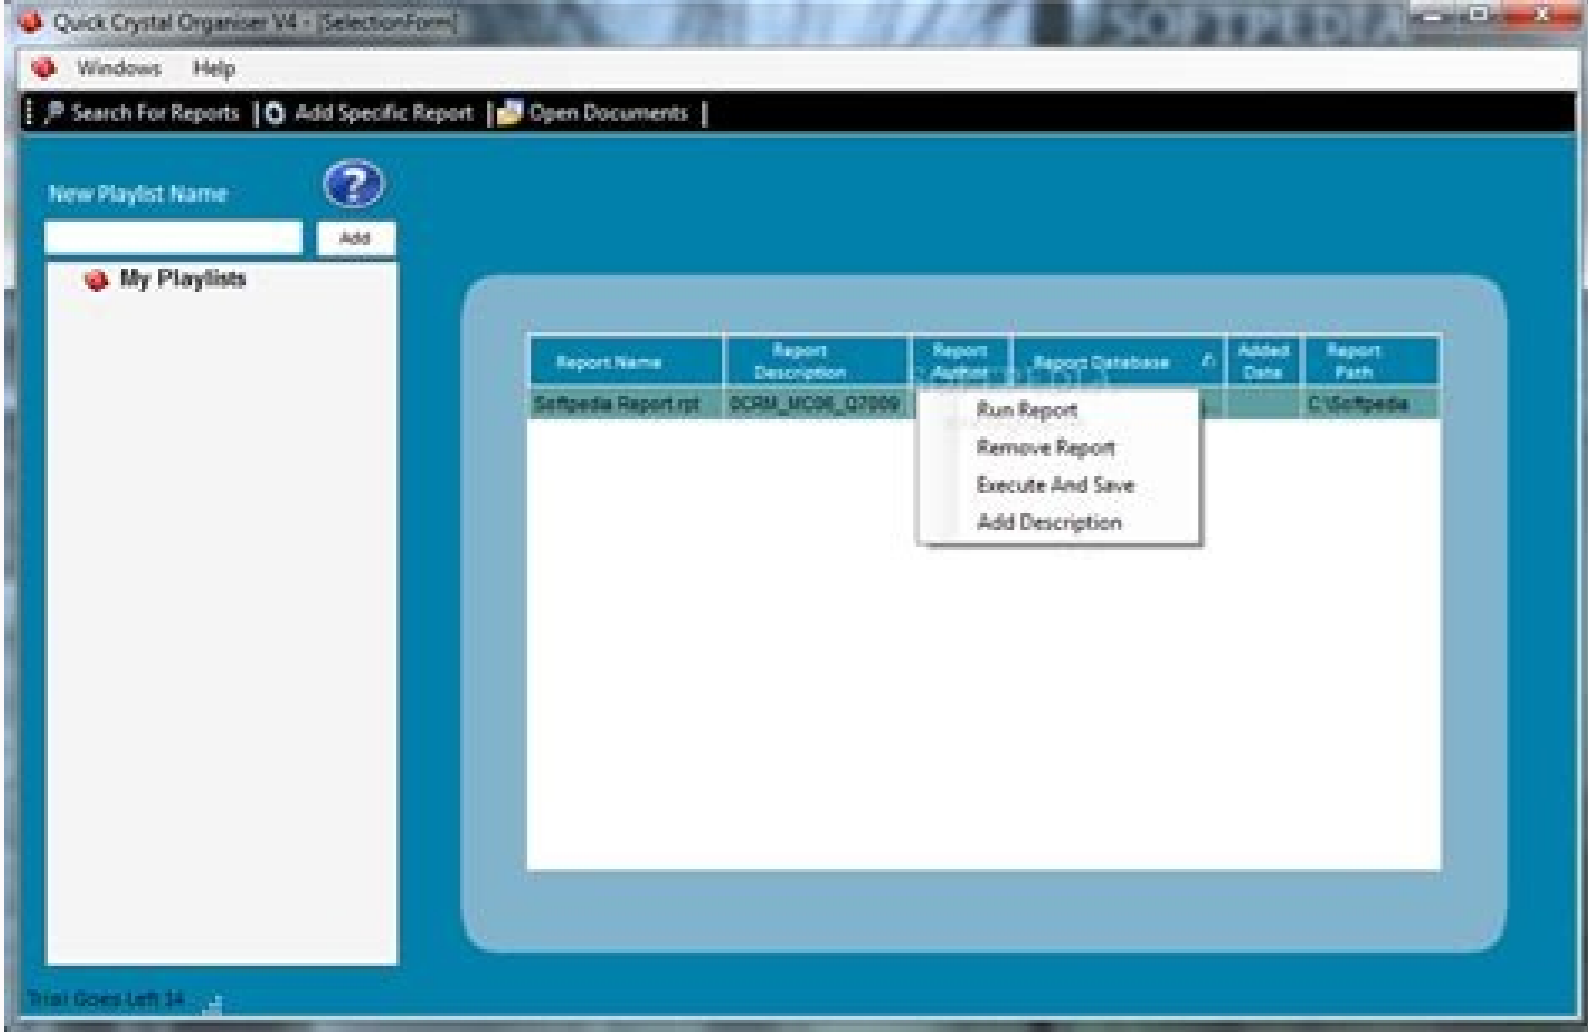

Crystal reports 2008 tutorial for beginners.